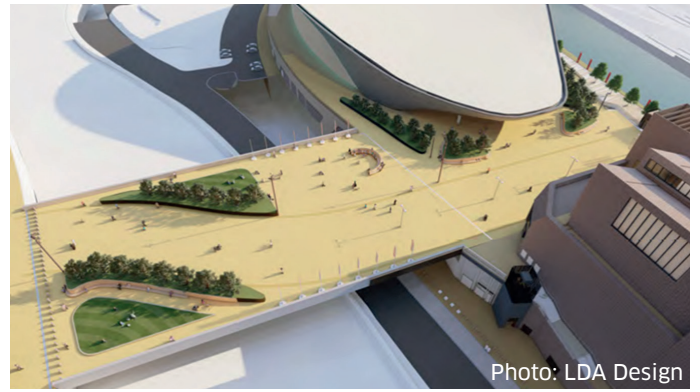

Improvements to Stratford Walk

The entrance to the Park from Endeavour Square is changing as new landscaping, benches and lighting are installed. Stratford Walk is part of the preparation for East Bank which will start to open later in 2023.

Daytime pedestrian access will be maintained at all times, but there may occasionally be overnight closures as part of the programme.

The work includes the replacement of the lift outside the London Aquatics Centre. This is expected to start on 17th April and last until June. Please follow the diversion route across Thornton Bridge for step free access.